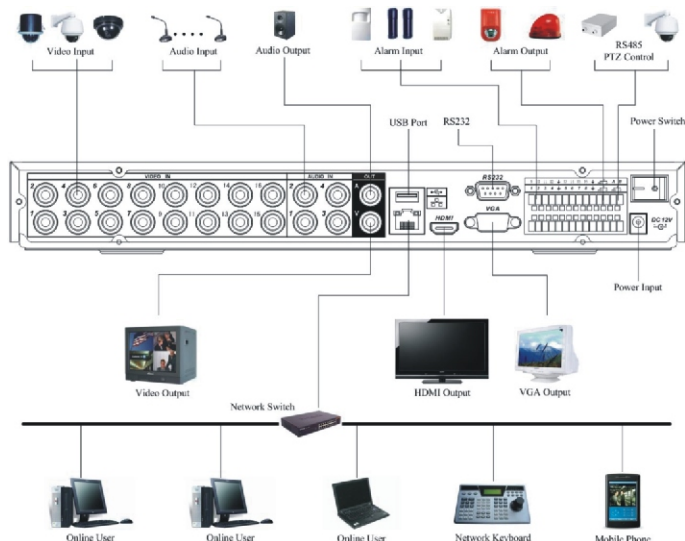

Video Detection & Alarm

1. Motion Detection 396 detection zones detection (22 x 18 zones) Sensitivity level 1 ~ 6 (6 highest)
     Trigger recording, PTZ movement, tour, alarm, email
   - Video Loss Trigger recording, PTZ movement, tour, alarm, email
   - Camera Blank Trigger recording, PTZ movement, tour, alarm, email
   - Alarm Input 4/8/16 channel, programmable, ground, manual open/closed, trigger recording, PTZ movement, tour, alarm, email
   - Relay Output 3/3/3 channel, 30VDC, 1A, NO/NC, form-C
2. ### Audio
3. Audio input 4 channel BNC 200-280mV, 30KΩ
   - Bidirectional Talk Input 1 channel BNC 200-280mV 30KΩ
   - Audio Output 1 channel BNC 200-300mV 5KΩ
   - Audio Compression G.711

Network

- Interface RJ-45 Port (10/100M)
- Network Functions TCP/IP, UDP, DHCP, DNS, IP Filter, PPPOE, DDNS, FTP, email, alarm server
- Remote Operation Monitor, PTZ control, playback, system editing, file download, log information

Auxiliary Interface

- USB Interface 2 ports, 1 for mouse control, 1 for backup
- RS232 CQR keyboard, PC communication
- RS485 PTZ control

General

- Power Supply 220V 50Hz / 110V 60Hz
- Power Consumption 25W
- Working Temperature -10oC ~ +55oC
- Working Humidity 10% ~ 90%
- Atmosphere Pres. 86kpa ~ 106 kpa
- Dimension 1U, 375mm x 285mm x 45mm (WxDxH)
- Weight 2.35kg (without HDD)
- Mounting Desktop or rack

Rear Panel Connection